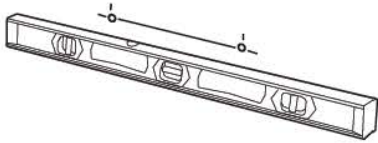

POLY ROVE 8 DECT IP PHONE REPEATER

Set Up Sheet

WALL MOUNT

1

2

3

4

BY USING THIS PRODUCT, YOU ARE AGREEING TO THE TERMS OF THE END USER LICENSE AGREEMENT (EULA) AT: <http://documents.polycom.com/indexes/licenses>. IF YOU DO NOT AGREE TO THE TERMS OF THE EULA, DO NOT USE THE PRODUCT, AND YOU MAY RETURN IT IN THE ORIGINAL PACKAGING TO THE SELLER FROM WHOM YOU PURCHASED THE PRODUCT. Refer to the Limited Warranty section of the Product Warranty Guide found under Services at <http://support.polycom.com/>.

For more information, visit epb.com/customer-support/business-support or call 423-648-1500, option 2