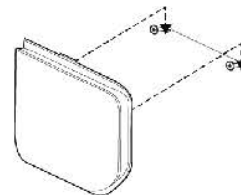

BY USING THIS PRODUCT, YOU ARE AGREEING TO THE TERMS OF THE END USER LICENSE AGREEMENT (EULA) AT: <http://documents.polycom.com/indexes/licenses>. IF YOU DO NOT AGREE TO THE TERMS OF THE EULA, DO NOT USE THE PRODUCT, AND YOU MAY RETURN IT IN THE ORIGINAL PACKAGING TO THE SELLER FROM WHOM YOU PURCHASED THE PRODUCT. Refer to the Limited Warranty section of the Product Warranty Guide found under Services at <http://support.polycom.com/>.

For more information, visit epb.com/customer-support/business-support or call 423-648-1500, option 2