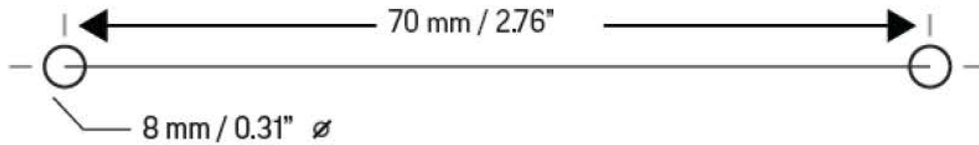

POLY ROVE 8 DECT IP PHONE REPEATER

Set Up Sheet

WALL MOUNT

1