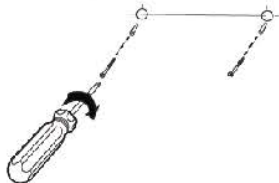

POLY ROVE 8 DECT IP PHONE REPEATER

Set Up Sheet

WALL MOUNT

1

2

3

4

BY USING THIS PRODUCT, YOU ARE AGREEING TO THE TERMS OF THE END USER LICENSE AGREEMENT (EULA) AT: <http://documents.polycom.com/indexes/licenses>. IF YOU DO NOT AGREE TO THE TERMS OF THE EULA, DO NOT USE THE PRODUCT, AND YOU MAY RETURN IT IN THE ORIGINAL PACKAGING TO THE SELLER FROM WHOM YOU PURCHASED THE PRODUCT. Refer to the Limited Warranty section of the Product Warranty Guide found under Services at <http://support.polycom.com/>.

For more information, visit epb.com/customer-support/business-support or call 423-648-1500, option 2